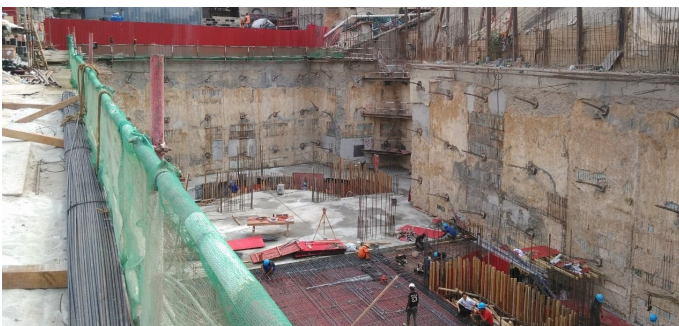

VILA REAL

AV. DA EUROPA, EDF.
ENCOSTA DO RIO, N.º 10
5000 - 557 VILA REAL |
PORTUGAL
+351 259 309 200
(CHAMADA PARA A
REDE FIXA NACIONAL)
vilareal@nrv-norvia.com

LISBON

RUA JOÃO SARAIVA Nº
32 1700 - 250 LISBOA |
PORTUGAL
+351 219 108 930
(CHAMADA PARA A
REDE FIXA NACIONAL)
lisboa@nrv-norvia.com

FUNCHAL

RUA DR. PITA EDIFÍCIO
STADIUM, BLOCO 1 A1
R/C 9000-160 FUNCHAL
MADEIRA | PORTUGAL
+351 291 700 160
(CHAMADA PARA A
REDE FIXA NACIONAL)
madeira@nrv-norvia.com

PRAIA

AV. DE SANTIAGO, EDF.
ORDEM DOS
ENGENHEIROS, 1ºDIR
PALMAREJO, PRAIA |
CABO VERDE
+238 262 44 60
(CHAMADA PARA A
REDE FIXA DE CABO
VERDE)
caboverde@nrv-
norvia.com

LUANDA

RUA DAMIÃO DE GÓIS,
N.º 16 - 18 BAIRRO DE
ALVALADE LUANDA |
ANGOLA
+244 938 198 440
(CHAMADA PARA A
REDE FIXA DE ANGOLA)
nrva@nrv-norvia.com

MAPUTO

CENTRO ESCRITÓRIOS
MILLENIUM PARK
BUILDING, AVENIDA
VLADIMIR LENINE 174, 1º
ANDAR - CIDADE DE
MAPUTO | MOÇAMBIQUE
+258 21 305 397
(CHAMADA PARA A
REDE FIXA DE
MOÇAMBIQUE)
mz@nrv-norvia.com

DAKAR

VDN - CITÉ HEUR
GOURGUI 75C - 2ÈME
ÉTAGE B. P. 6701 DAKAR
| SÉNÉGAL
+221 338 644 408
(CHAMADA PARA A
REDE FIXA DO
SENEGAL)
westafrica@nrv-
norvia.com

PONTA DELGADA

RUA ARCANJO LAR 9
R/C 9500-162 PONTA
DELGADA | PORTUGAL
+351 296 287 031
(CHAMADA PARA A
REDE FIXA NACIONAL)
geral@msw-
consultores.pt